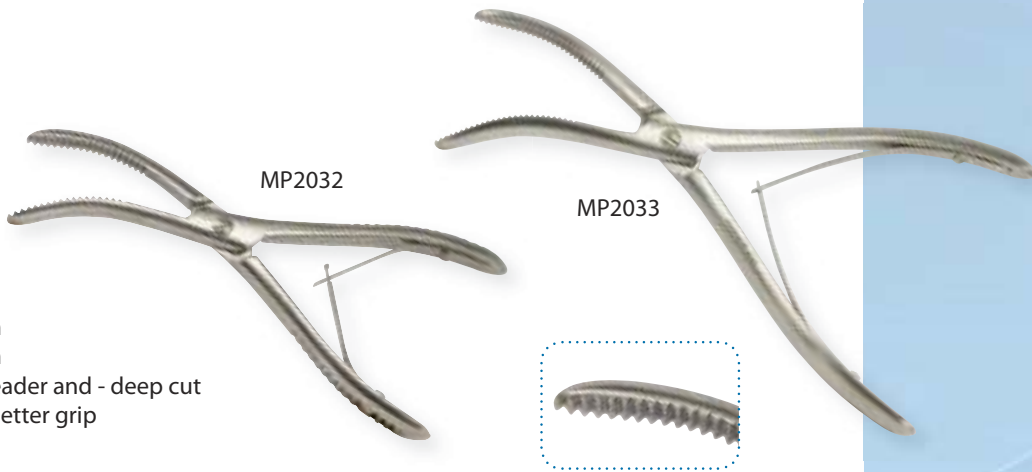

MP2021 18cm Esmarch Plaster Knife
Stainless steel one edge sharp

MP2034 28cm Henning Cast Spreader
Ridged end to ensure good grip

MP2010 Cast Spreader
Tri Blade very easy spreader

MP1996 23cm
MP1997 26cm
MP1998 37cm
Stille Cast Shear - high quality precision cut

MP2032 18cm
MP2033 24cm
Wolff Cast Spreader and - deep cut serrations for better grip