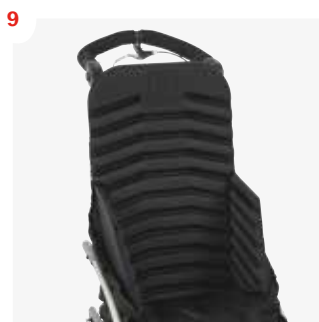

Reducer seat insert
Seat width 5 cm smaller, seat depth 2,5 cm smaller
CX10 C904211
CX12 C904111
CX14-18 C904110