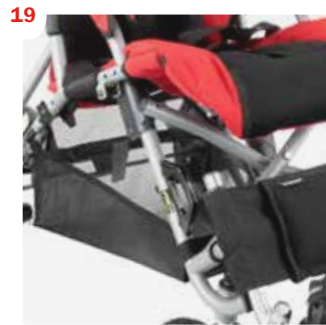

Under seat storage basket
CX10-12 C904520
CX14-16 C904540
CX18 C904048