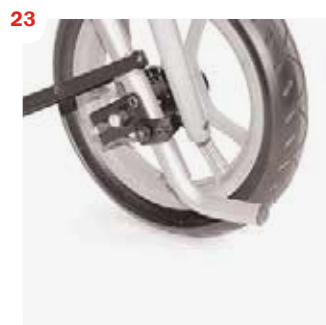

**Upper extremity support surface**  
 Clear tray  
 CX10 C903078  
 CX12 C903385  
 CX14 C903386  
 CX16 C903387  
 CX18 C903388

**Anchor transit kit**  
 CX10-16 C997125  
 CX18 C997141  
 Scout model:  
 CX12-16 C997219  
 CX18 C997220

**Anti-tip**  
 CX10-12 C904520  
 CX14-16 C904540

**Under seat storage basket**  
 CX10-12 C904520  
 CX14-16 C904540  
 CX18 C904048

**Utility bag**  
 C904531

**Saddle bag**  
 C904094

**Wheelchair travel bag**  
 C902022

**Curb tipper**  
 CX10-16 C904128  
 CX18 C903916  
 Scout: C903916

**Incontinence cushion liner**  
 C902324