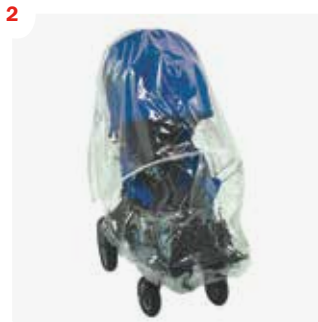

Rain cover
CX10-14 C904939
CX16-18 C904910