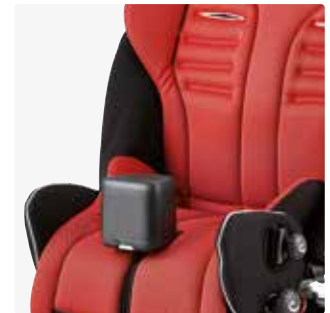

Pommel
872050x